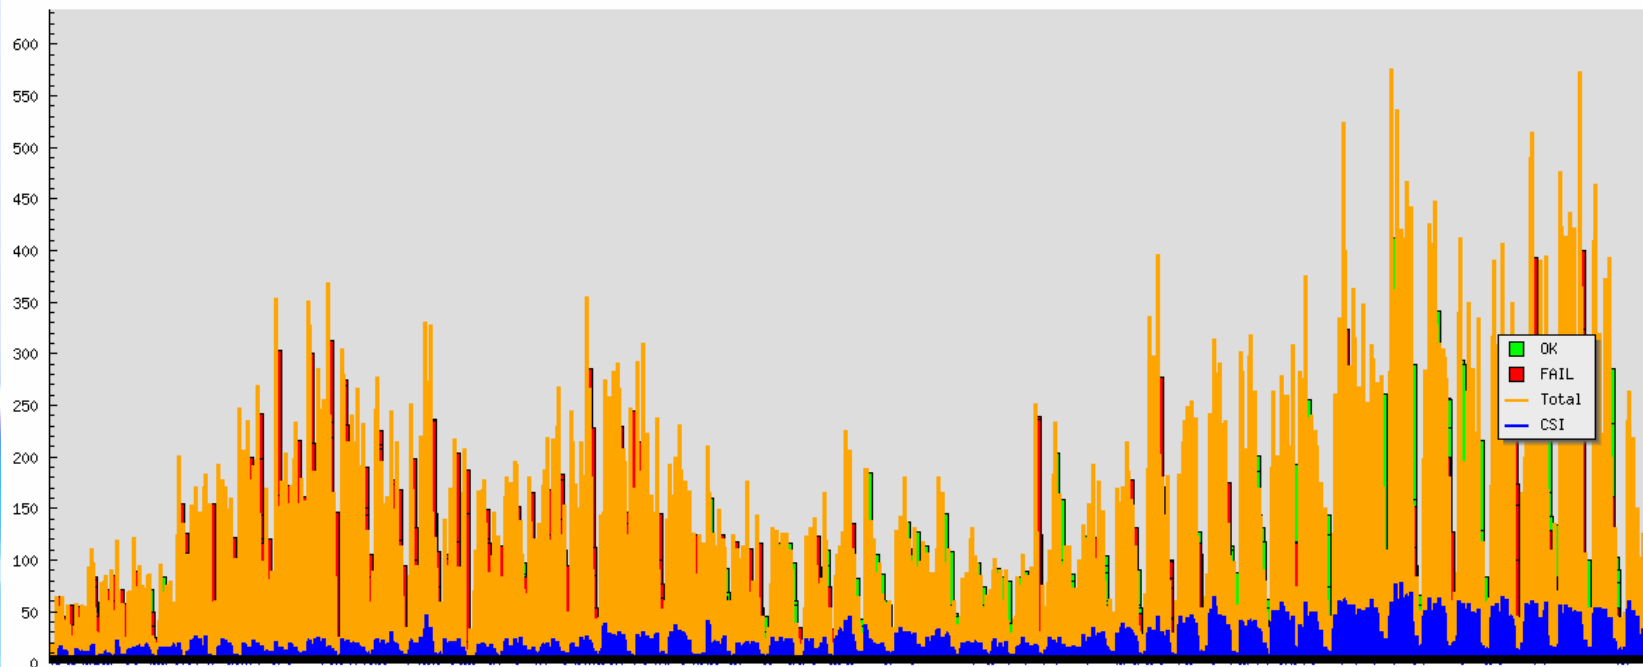

# EduROAM

**Accumulated requests statistic for country ua  
from 2017-01-01 00:00:00 to 2017-12-31 23:59:59**